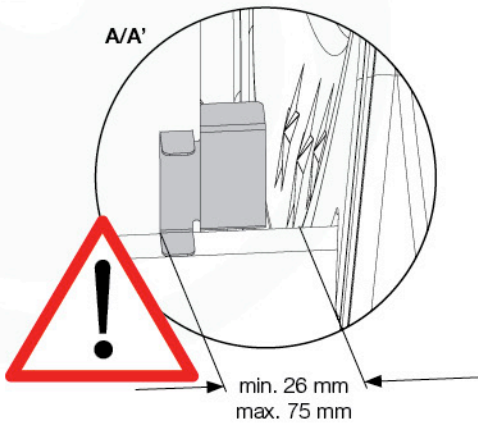

24

- 2x 002_308
- 2x 002_218
- 2x 008_043