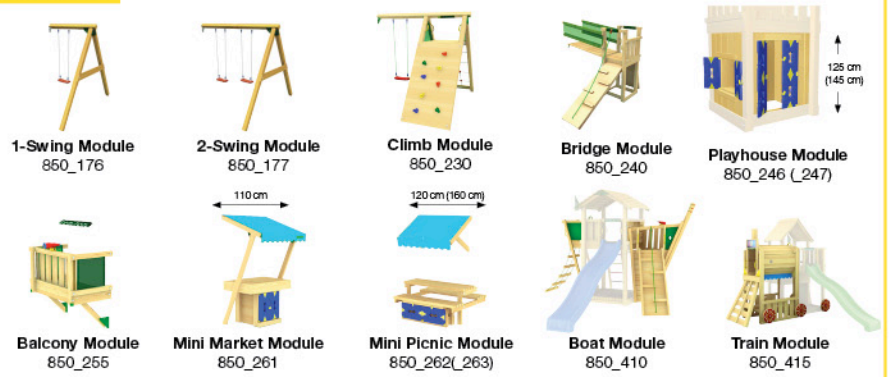

18 mm

M8

26 Extra

27

1x
022_910

28 Safety Check

1x
021_107

Playtowers

Playhouses

Modules

Swings

Links

Accessories

v 2.10.1