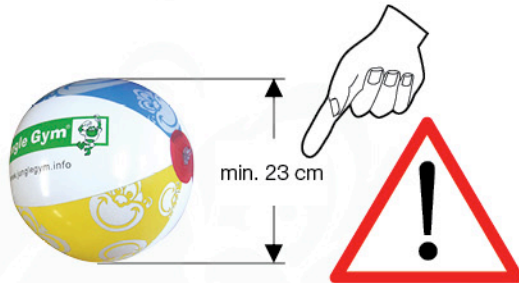

18 mm

M8

26 Extra

27

1x
022_910

28 Safety Check

1x
021_107

Playtowers