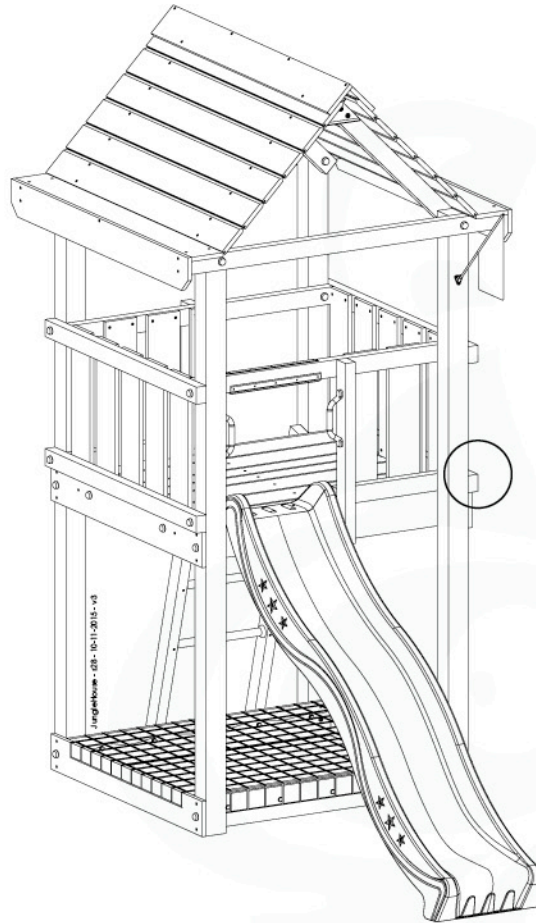

18 mm

M8

26 Extra

27

1x
022_910

28 Safety Check

1x
021_107

Playtowers

Playhouses

Modules

Swings

Links

Accessories

v 2.10.1