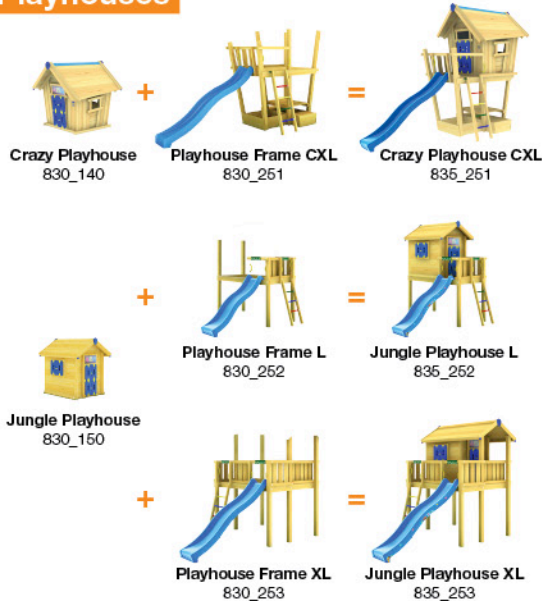

18 mm

M8

26 Extra

27

1x
022_910

28 Safety Check

1x
021_107

Playtowers

Playhouses

Modules

Swings

Links

Accessories

v 2.10.1