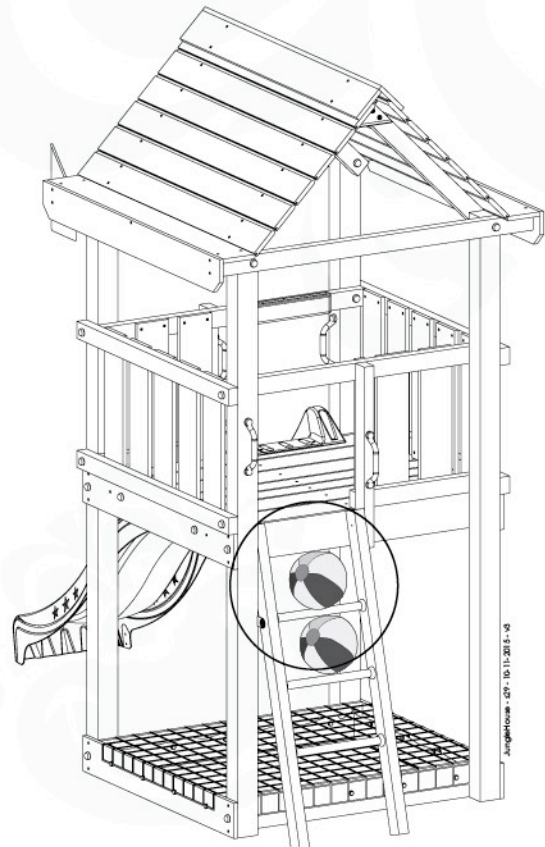

18 mm

M8

26 Extra

27

1x
022_910

28 Safety Check

1x
021_107

Playtowers

Playhouses

Modules

Swings

Links

Accessories

v 2.10.1