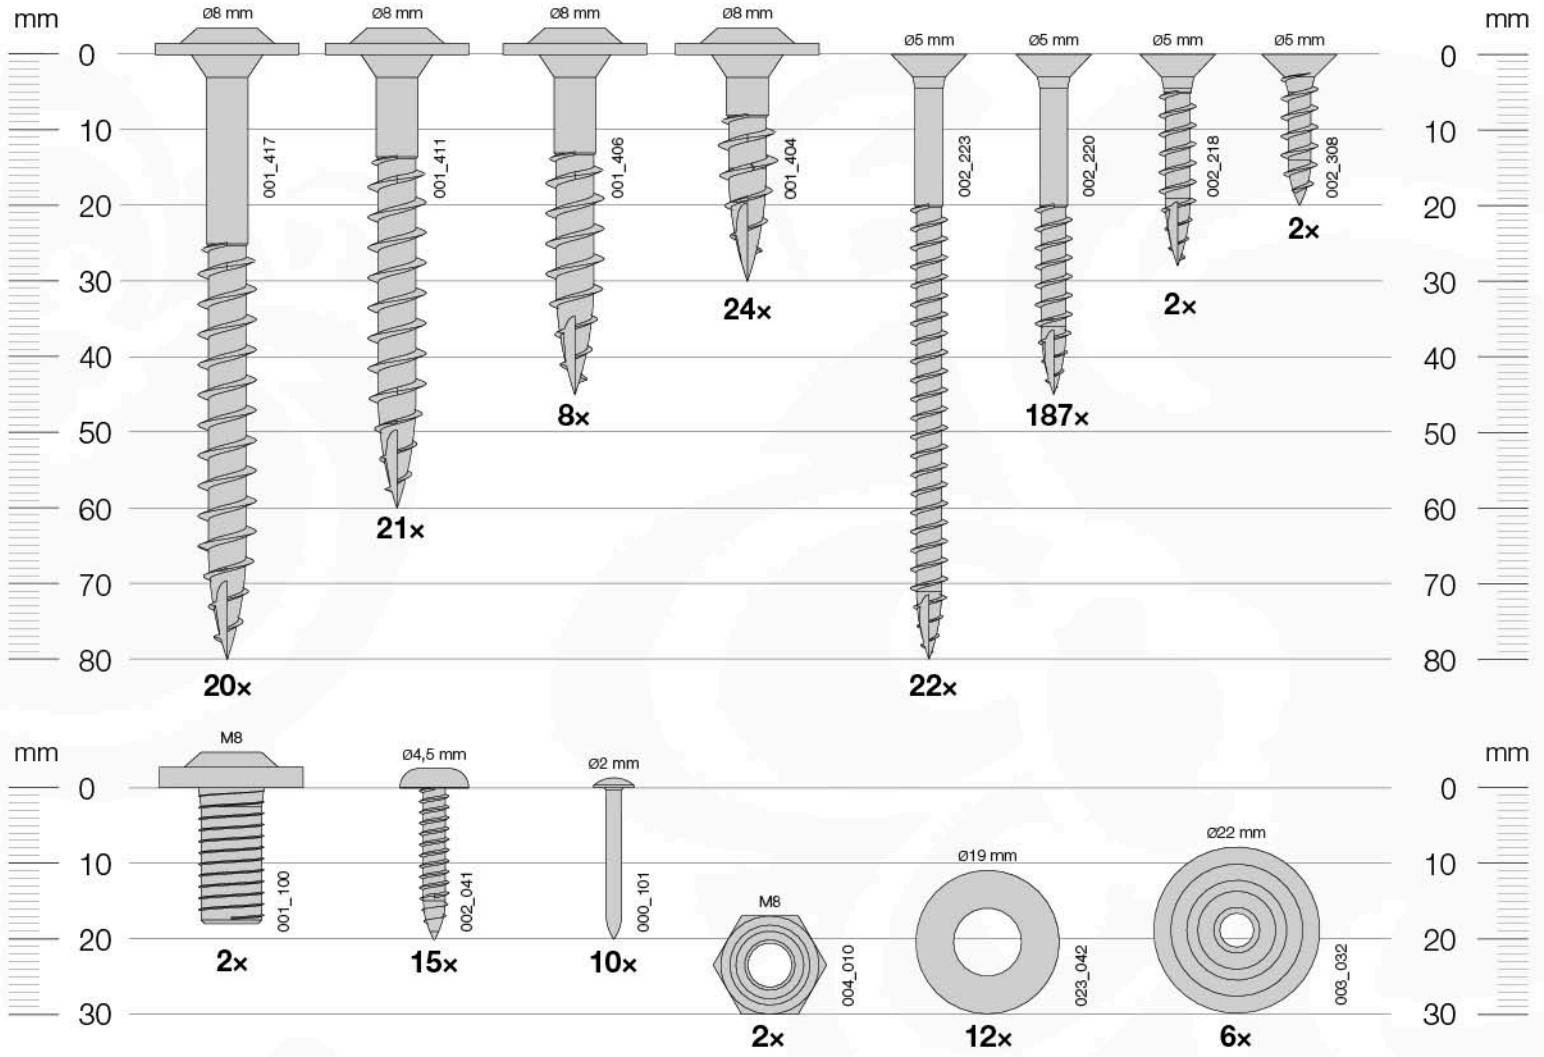

Hardware Jungle Castle

100_045