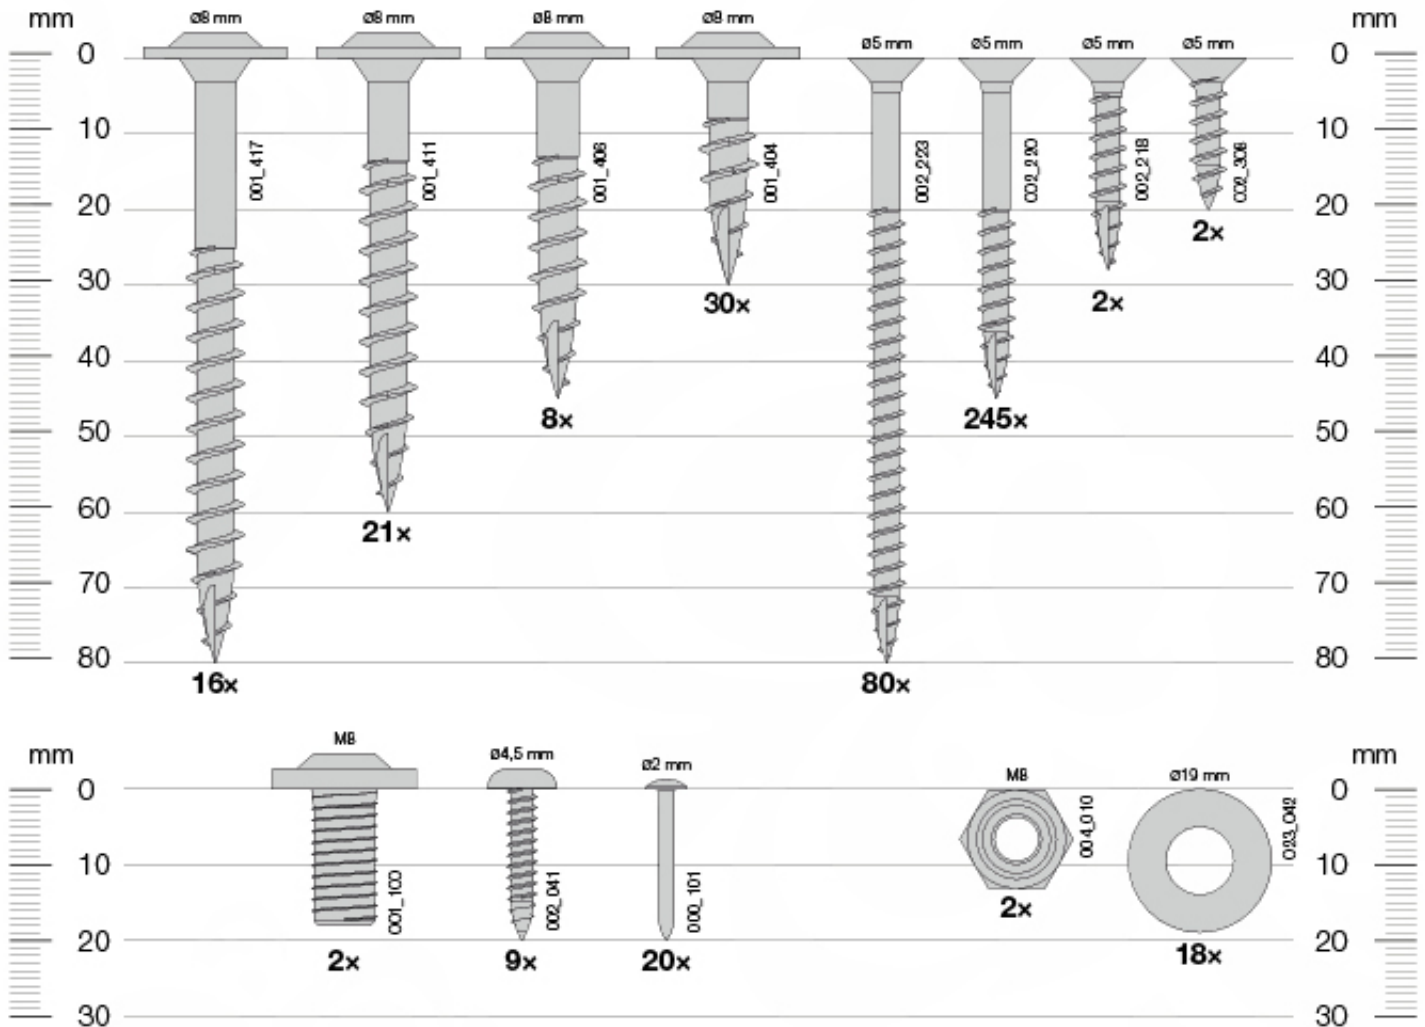

Hardware Jungle Shelter

100_026