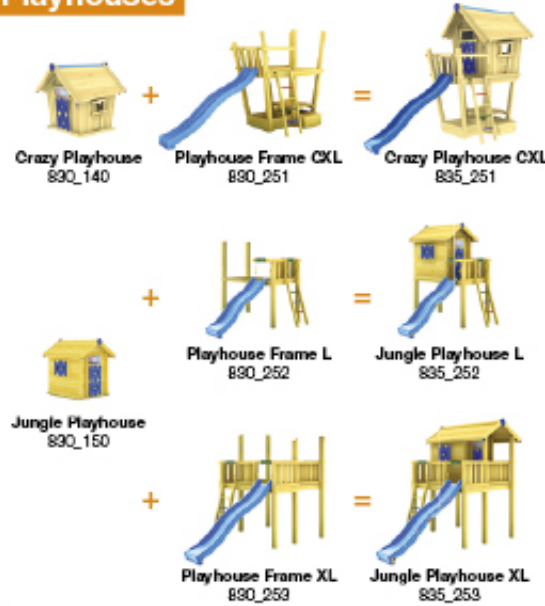

41 Product Identification

6x
002_041

1x
002_302

42

Playtowers

Playhouses

Modules

Swings