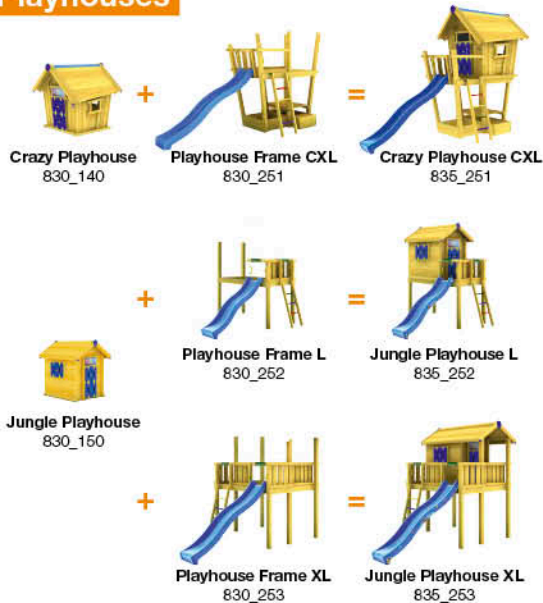

31 Safety Check

32 Product Identification

6x
002_041

1x

Playtowers

Playhouses

Modules

Swings